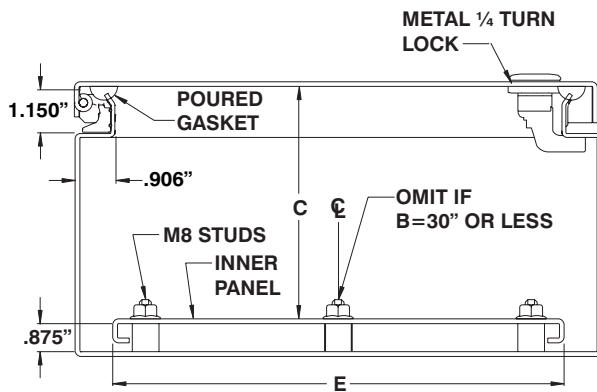

NEMA 4-12 ENCLOSURES

5412 ESHD

HEAVY DUTY WATER, OIL & DUST TIGHT ENCLOSURES

The 5412 ESHD water, oil & dust tight enclosures are used indoors or outdoors in areas where the enclosures may be subject to hosing or water coming from any direction, or for protection against dust, dirt or oil splashing. The 5412 ESHD are made of high quality 12 GA steel, with continuously welded corner seams. The opening has a curled lip around all sides to increase rigidity and prevent dripping water from entering the enclosure when the

door is open. The pins of the concealed hinges can be pulled out to remove the door. A high quality, robotically poured-in-place, seamless gasket ensures a complete and durable water tight seal. A ¼ turn locking mechanism (or 3 point latch system on larger enclosures) ensures positive closing. Internal mounting holes are provided. **Each enclosure comes complete with a 12 GA galvanized inner panel**, which is double bent* for maximum rigidi-

ty and mounts on M8 welded studs. Enclosures are finished with heat fused powder paint, electrostatically applied on a pre-treated base. Box is ANSI/ASA 61 smooth gray.

**CSA Certified / UL Listed
NEMA/EEMAC 4-12 / IP66**

Refer to p.734 to validate choice of substrate for the application

CATALOG NUMBER	DIMENSIONS					SHIP WGT LBS.
	A	B	C	D	E	
5412 ESHD121206	12	12	6	10	10	19
5412 ESHD122406	12	24	6	10	22	35
5412 ESHD161206	16	12	6	14	10	24
5412 ESHD161606	16	16	6	14	14	31
5412 ESHD162006	16	20	6	14	18	37
5412 ESHD201206	20	12	6	18	10	29
5412 ESHD201606	20	16	6	18	14	37
5412 ESHD202006	20	20	6	18	18	45
5412 ESHD202406	20	24	6	18	22	53
5412 ESHD241206	24	12	6	22	10	35
5412 ESHD241606	24	16	6	22	14	44
5412 ESHD242006	24	20	6	22	18	53
5412 ESHD242406	24	24	6	22	22	62
5412 ESHD301606	30	16	6	28	14	53
5412 ESHD302006	30	20	6	28	18	65
5412 ESHD302406	30	24	6	28	22	76
5412 ESHD362406	36	24	6	34	22	90
5412 ESHD363006	36	30	6	34	28	109
5412 ESHD122408	12	24	8	10	22	38
5412 ESHD161208	16	12	8	14	10	27
5412 ESHD161608	16	16	8	14	14	34
5412 ESHD162008	16	20	8	14	18	41
5412 ESHD201208	20	12	8	18	10	33
5412 ESHD201608	20	16	8	18	14	41
5412 ESHD202008	20	20	8	18	18	49
5412 ESHD202408	20	24	8	18	22	57
5412 ESHD241208	24	12	8	22	10	38
5412 ESHD241608	24	16	8	22	14	48
5412 ESHD242008	24	20	8	22	18	57
5412 ESHD242408	24	24	8	22	22	67
5412 ESHD243008	24	30	8	22	28	81
5412 ESHD301208	30	12	8	28	10	46
5412 ESHD301608	30	16	8	28	14	58
5412 ESHD302008	30	20	8	28	18	70
5412 ESHD302408	30	24	8	28	22	81
5412 ESHD303008	30	30	8	28	28	98
5412 ESHD303608	30	36	8	28	34	116
5412 ESHD362408	36	24	8	34	22	95
5412 ESHD363008	36	30	8	34	28	116
5412 ESHD363608	36	36	8	34	34	136

CUSTOMIZE THIS
ENCLOSURE WITH **BOXCAD**
SIZE - COLOR - CUT-OUTS